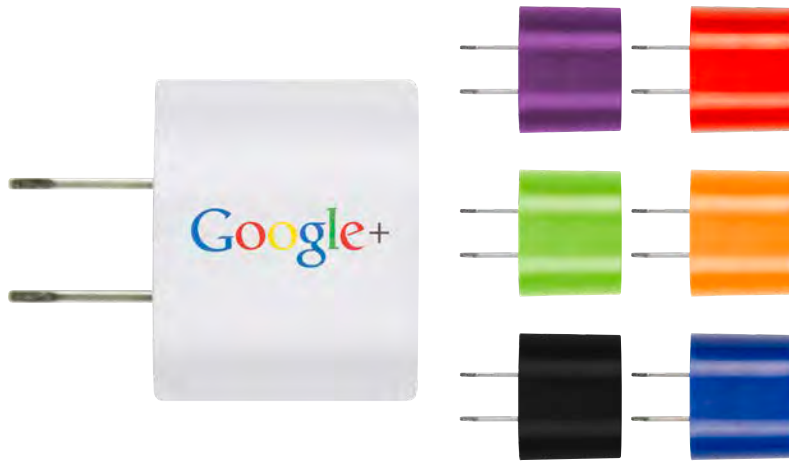

Set-Up Charge: \$50.00 (G)
 Custom Shape: \$200.00 (G) plus \$0.19 (G) each
 Personalization: \$1.25 (G) each

as low as **\$3⁹⁰ c**

RIPPLE

14 oz Ripple Ceramic Mug

Set-Up Charge: \$50.00 (G)

as low as **\$3⁸⁹ c**