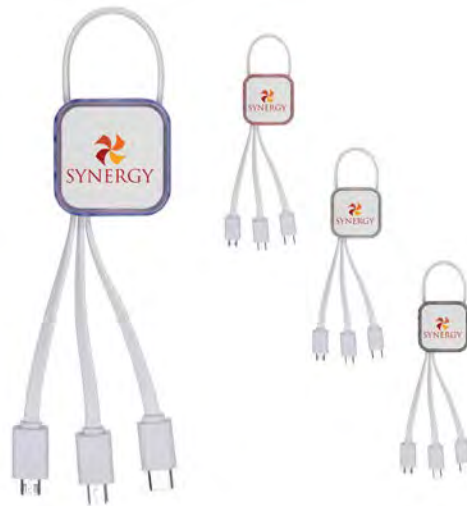

as low as **\$15⁹⁹** c

IROCK-ELITE

Elite Bluetooth Speaker with Flashing LED Lights

Set-Up Charge: \$50.00 (G)
Personalization: \$1.25 (G) each

as low as **\$19⁵⁰** c

FORCE

Force Wireless Charger

Set-Up Charge: \$50.00 (G)
 Four Color Process Print: \$0.30 (G) each

as low as **\$11⁹⁹ c**

ISYNERGY

Multi-Function Charging Cable with MFI Lightning

Set-Up Charge: \$50.00 (G)
 Personalization: \$1.25 (G) each

as low as **\$13⁵⁰ c**

SW

Smart Phone Wallet

Set-Up Charge: \$50.00 (G)